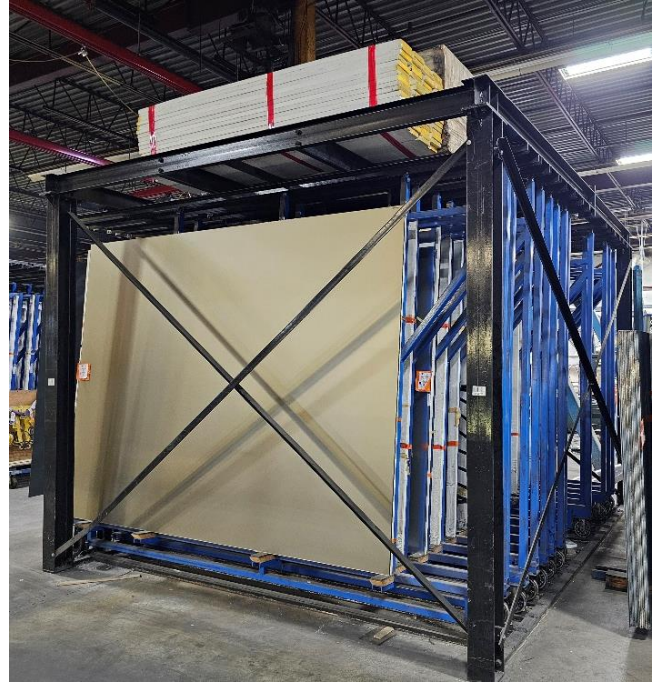

DRAWER RACK SPEC SHEET

Details

Rack #1	16 drawers		Dimension*	
Rack #2	14 drawers		Total length	184 inches
Feet thickness	6.5", allows blocs of 4.5" max.		Height	127 inches
Size of blocs	96x130 min.	100x144 max.	Depth	181 inches

**Both racks have the same dimensions*

Additional Information

Made by Bromer in Canada. Rack #2 has less drawers to allow the insertion of a column. This is advantageous to optimize space around a column. (see pictures in *Rack #2* section)

Rack #1

Rack #2

Additional View