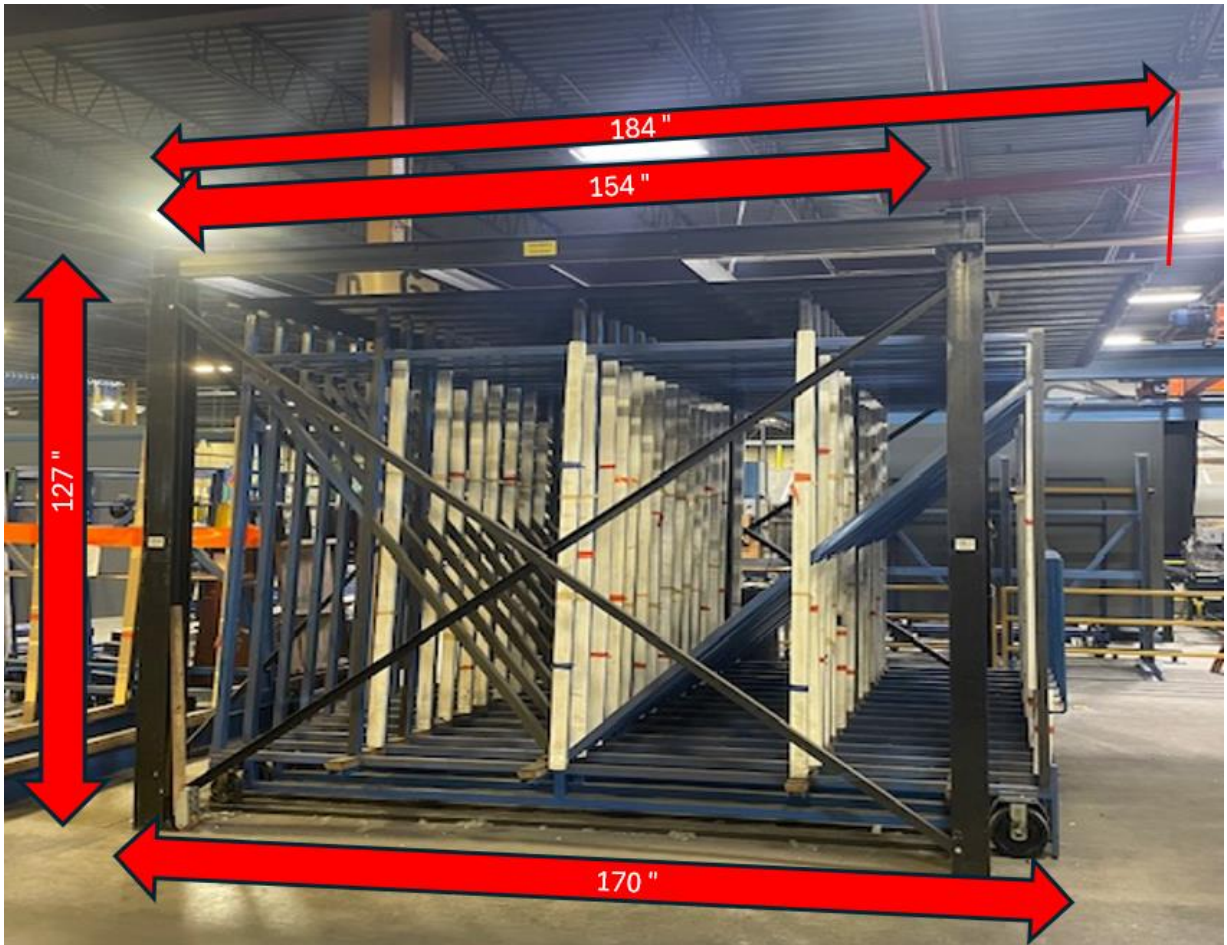

DRAWER RACK SPEC SHEET

Details

Rack #1	16 drawers		Dimension*	
Rack #2	14 drawers		Total length	184 inches
Feet thickness	6.5", allows blocs of 4.5" max.		Height	127 inches
Size of blocs	96x130 min.	100x144 max.	Depth	181 inches

**Both racks have the same dimensions*

Additional Information

Made by Bromer in Canada. Rack #2 has less drawers to allow the insertion of a column. This is advantageous to optimize space around a column. (see pictures in *Rack #2* section)

Rack #1

Rack #2

Additional View